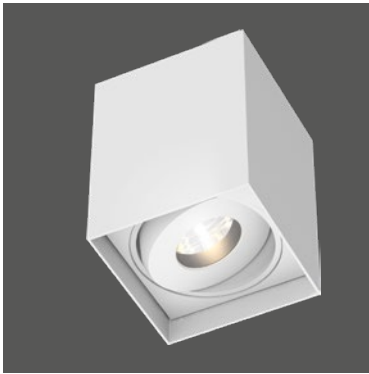

Titan Box Single Anti-Glare

Technical Datasheet

DOXIS
LIGHTING FACTORY

General	
Type	Surface Mounted
Material	Aluminium
Lamp Type	COB LED
Adjustable	Yes (40°/359°)
Dimmable	Yes
Cooling	Passive
Energy Class	A++
Weight	1100g
Photobiol. Safety	RG1
Class	class I

IP20 960°C LED

Features:

High efficiency LED Downlight, equipped with a Bridgelux COB LED.
Aluminium die-casted, compact design.
High quality components.
Various colors available.

Specifications

Art. nr.	Lightsource INCLUDED	CCT - CRI	Light output* LED / System	Efficacy** LED / System	Power** LED / System (current)	Power supply INTEGRATED	SDCM
1415.AA.24.927.XX	Bridgelux Vero 10 LED	2700K - Ra90	1100lm / 937lm	124lm/W / 92lm/W	8.9W / 10.2W (350mA)	Non dimmable	3
1415.AA.24.930.XX	Bridgelux Vero 10 LED	3000K - Ra90	1156lm / 984lm	130lm/W / 96lm/W	8.9W / 10.2W (350mA)	Non dimmable	3
1415.AA.24.940.XX	Bridgelux Vero 10 LED	4000K - Ra90	1172lm / 998lm	132lm/W / 98lm/W	8.9W / 10.2W (350mA)	Non dimmable	3
1415.AA.26.927.XX	Bridgelux Vero 10 LED	2700K - Ra90	1100lm / 937lm	124lm/W / 92lm/W	8.9W / 10.2W (350mA)	Touch & DALI dimmable***	3
1415.AA.26.930.XX	Bridgelux Vero 10 LED	3000K - Ra90	1156lm / 984lm	130lm/W / 96lm/W	8.9W / 10.2W (350mA)	Touch & DALI dimmable***	3
1415.AA.26.940.XX	Bridgelux Vero 10 LED	4000K - Ra90	1172lm / 998lm	132lm/W / 98lm/W	8.9W / 10.2W (350mA)	Touch & DALI dimmable***	3
1415.AA.27.927.XX	Bridgelux Vero 10 LED	2700K - Ra90	1100lm / 937lm	124lm/W / 92lm/W	8.9W / 10.2W (350mA)	Mains dimmable driver	3
1415.AA.27.930.XX	Bridgelux Vero 10 LED	3000K - Ra90	1156lm / 984lm	130lm/W / 96lm/W	8.9W / 10.2W (350mA)	Mains dimmable driver	3
1415.AA.27.940.XX	Bridgelux Vero 10 LED	4000K - Ra90	1172lm / 998lm	132lm/W / 98lm/W	8.9W / 10.2W (350mA)	Mains dimmable driver	3

28 - 28° Reflector - 0000.28.00.000.00
40 - 40° Reflector - 0000.40.00.000.00

Available colors - 0000.00.00.000.XX
Other RAL colors on request

Titan with "Anti-Glare" frontring: