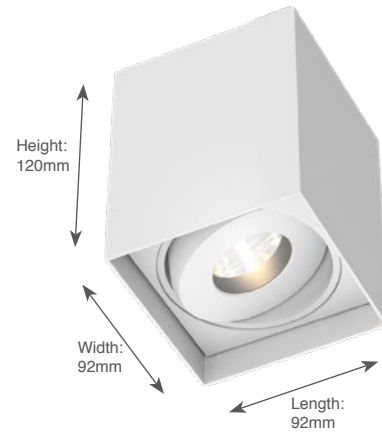

Titan Box Single Anti-Glare

Technical Datasheet

DOXIS
LIGHTING FACTORY

General	
Type	Surface Mounted
Material	Aluminium
Lamp Type	COB LED
Adjustable	Yes (40°/359°)
Dimmable	Yes
Cooling	Passive
Energy Class	A++
Weight	1100g
Photobiol. Safety	RG1
Class	class I

IP20 960°C LED

Features:

High efficiency LED Downlight, equipped with a Bridgelux COB LED.
Aluminium die-casted, compact design.
High quality components.
Various colors available.

Specifications

Art. nr.	Lightsource INCLUDED	CCT - CRI	Light output* LED / System	Efficacy** LED / System	Power** LED / System (current)	Power supply INTEGRATED	SDCM
1415.AA.24.927.XX	Bridgelux Vero 10 LED	2700K - Ra90	1100lm / 937lm	124lm/W / 92lm/W	8.9W / 10.2W (350mA)	Non dimmable	3
1415.AA.24.930.XX	Bridgelux Vero 10 LED	3000K - Ra90	1156lm / 984lm	130lm/W / 96lm/W	8.9W / 10.2W (350mA)	Non dimmable	3
1415.AA.24.940.XX	Bridgelux Vero 10 LED	4000K - Ra90	1172lm / 998lm	132lm/W / 98lm/W	8.9W / 10.2W (350mA)	Non dimmable	3
1415.AA.26.927.XX	Bridgelux Vero 10 LED	2700K - Ra90	1100lm / 937lm	124lm/W / 92lm/W	8.9W / 10.2W (350mA)	Touch & DALI dimmable***	3
1415.AA.26.930.XX	Bridgelux Vero 10 LED	3000K - Ra90	1156lm / 984lm	130lm/W / 96lm/W	8.9W / 10.2W (350mA)	Touch & DALI dimmable***	3
1415.AA.26.940.XX	Bridgelux Vero 10 LED	4000K - Ra90	1172lm / 998lm	132lm/W / 98lm/W	8.9W / 10.2W (350mA)	Touch & DALI dimmable***	3
1415.AA.27.927.XX	Bridgelux Vero 10 LED	2700K - Ra90	1100lm / 937lm	124lm/W / 92lm/W	8.9W / 10.2W (350mA)	Mains dimmable driver	3
1415.AA.27.930.XX	Bridgelux Vero 10 LED	3000K - Ra90	1156lm / 984lm	130lm/W / 96lm/W	8.9W / 10.2W (350mA)	Mains dimmable driver	3
1415.AA.27.940.XX	Bridgelux Vero 10 LED	4000K - Ra90	1172lm / 998lm	132lm/W / 98lm/W	8.9W / 10.2W (350mA)	Mains dimmable driver	3